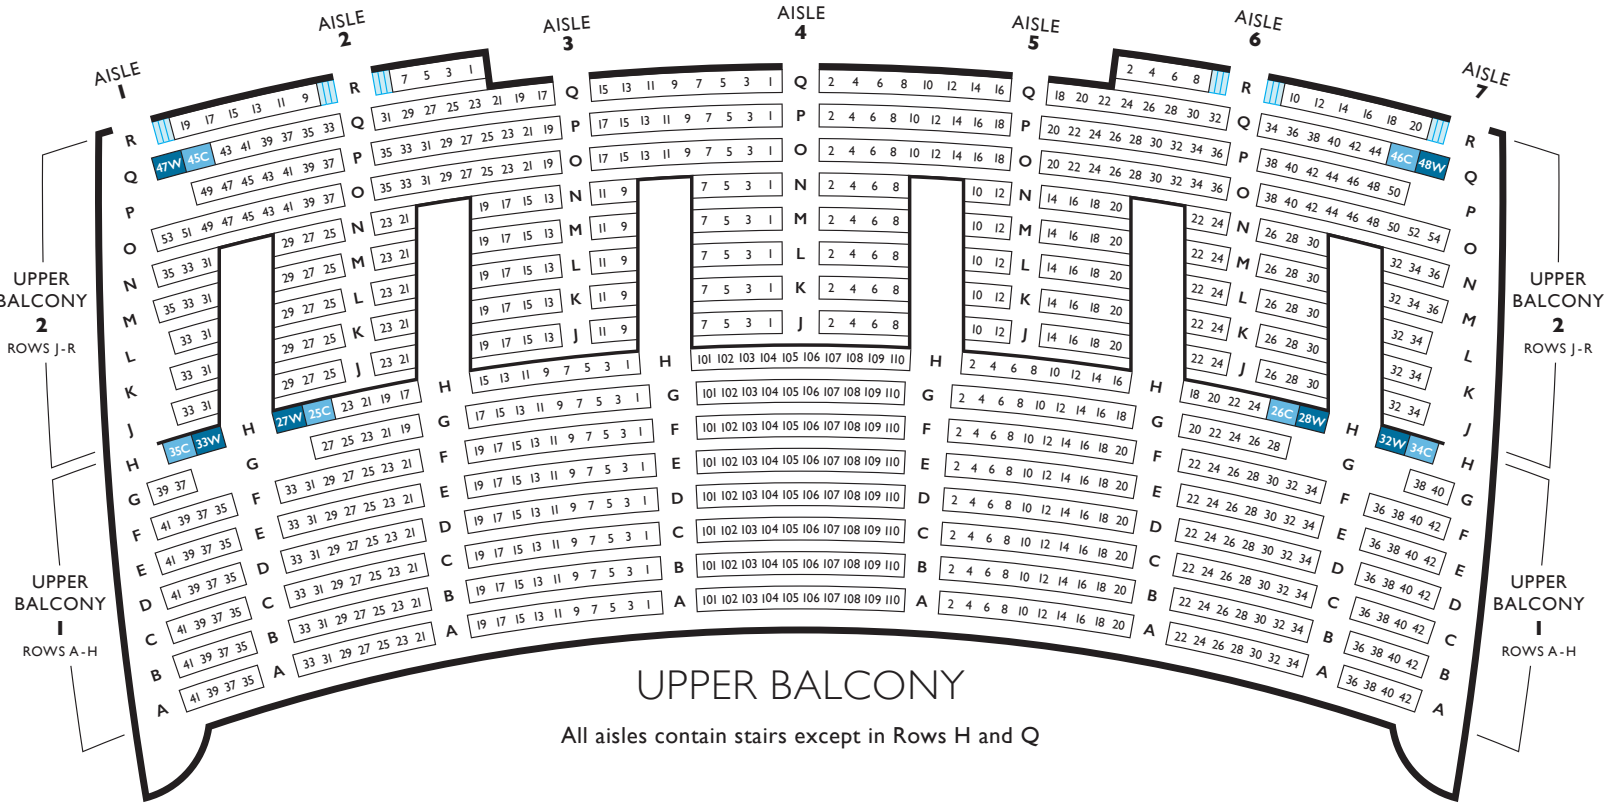

STAGE

W C Wheelchair & Companion

S Stairs

# Lyric | BOX LEVEL

 Large door for wheelchair

 Stairs

## STAGE

**W C** Wheelchair & Companion  
Stairs

**STAGE**