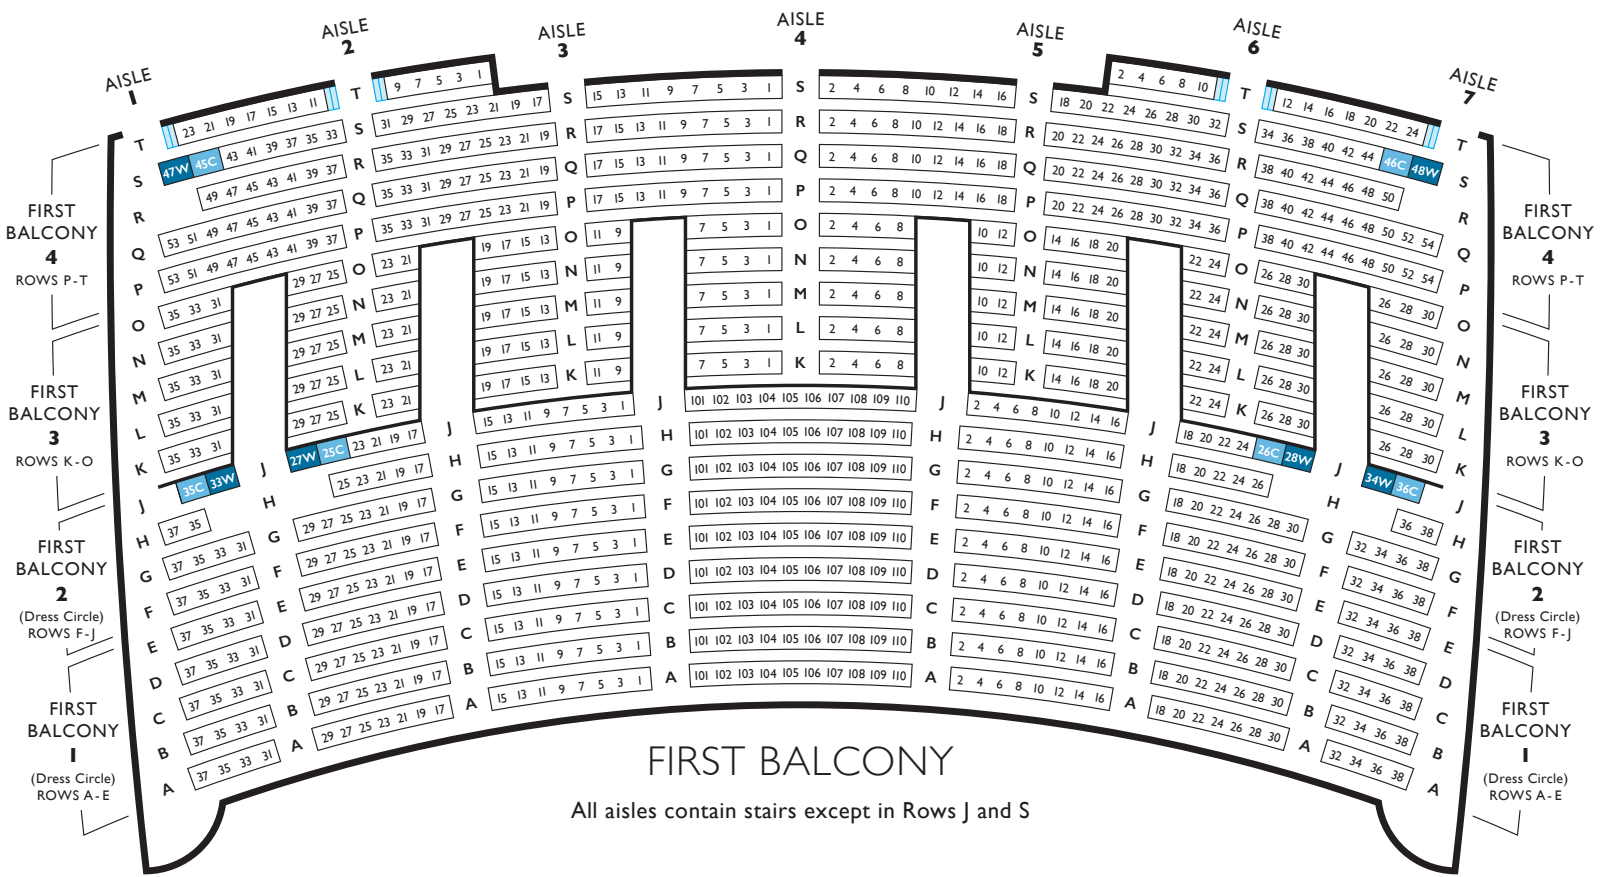

STAGE

W C Wheelchair & Companion

S Stairs

# Lyric | BOX LEVEL

 Large door for wheelchair

 Stairs

## STAGE

**W C** Wheelchair & Companion  
Stairs

**STAGE**