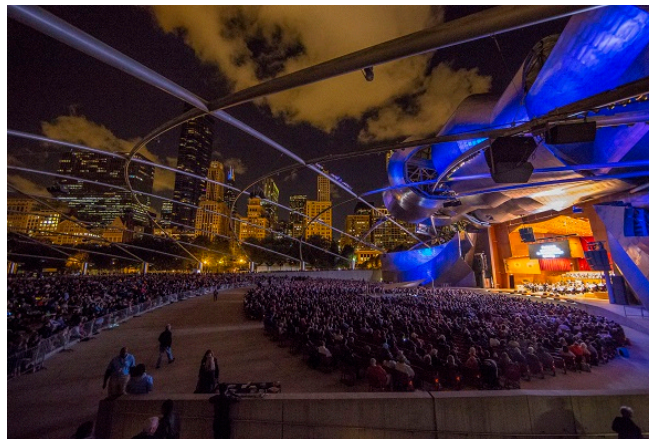

**“Stars of Lyric Opera at Millennium Park” Free Concert**  
**Sir Andrew Davis conducts the Lyric Opera Orchestra and Chorus**  
**A Lyric Unlimited event**  
**Performance begins 7:30pm on Friday, September 9**  
**Broadcast live on 98.7WFMT and [wfmt.com](http://wfmt.com)**  
**Live translations via mobile devices at [lyricoperalive.org](http://lyricoperalive.org)**

PHOTO: Todd Rosenberg

CHICAGO - **Lyric Opera of Chicago** launches its new season with the 16th annual **[Stars of Lyric Opera at Millennium Park](#)** concert at the **Jay Pritzker Pavilion** on Friday, Sept. 9, at 7:30 p.m. The free outdoor performance, presented in cooperation with the Chicago Department of