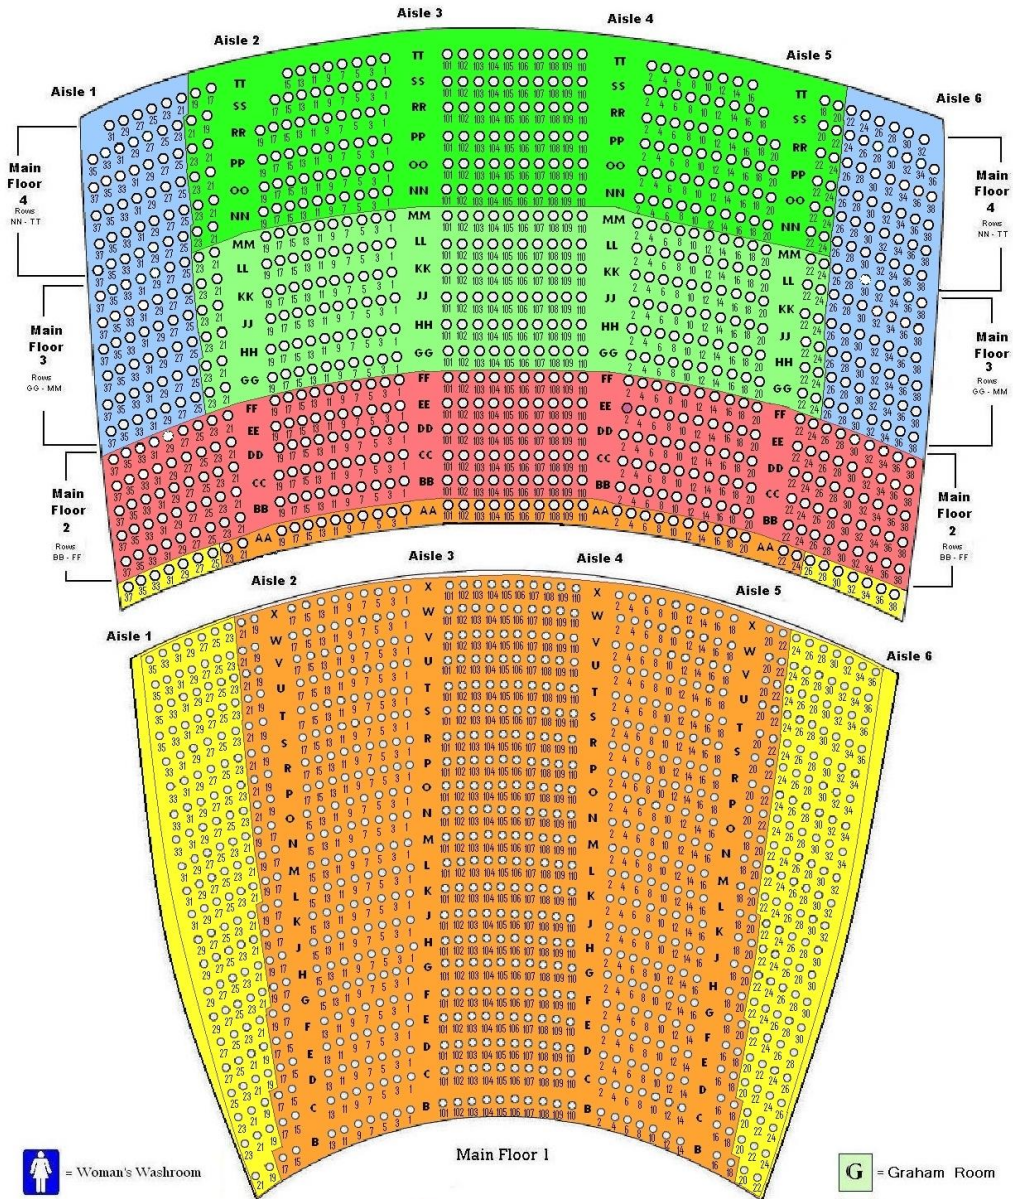

Opera Club Restrooms Lower Level

- = Woman's Washroom
- = Men's Washroom
- = Handicap Washroom Only

- Mainfloor Prime
- Mainfloor Balance
- Mainfloor 2
- Mainfloor 3
- Mainfloor 4
- Mainfloor Rear Balance

- = Graham Room
- = Florian Opera Bistro
- = Malott Room
- = Pedersen Room

The Second City Guide to the Opera Onstage Seating

Seating is onstage and cabaret style so please be prepared share a table, make new friends, and have a lot of laughs!

All seating is general admission by section—first-come, first-seated!

- PRIMA DONNA**
Premiere lounge-style seating with the best view of the stage, plus a piece of souvenir show merchandise
- TENOR**
Intimate cocktail-style tables and chairs
- BASS**
Audience-style seating