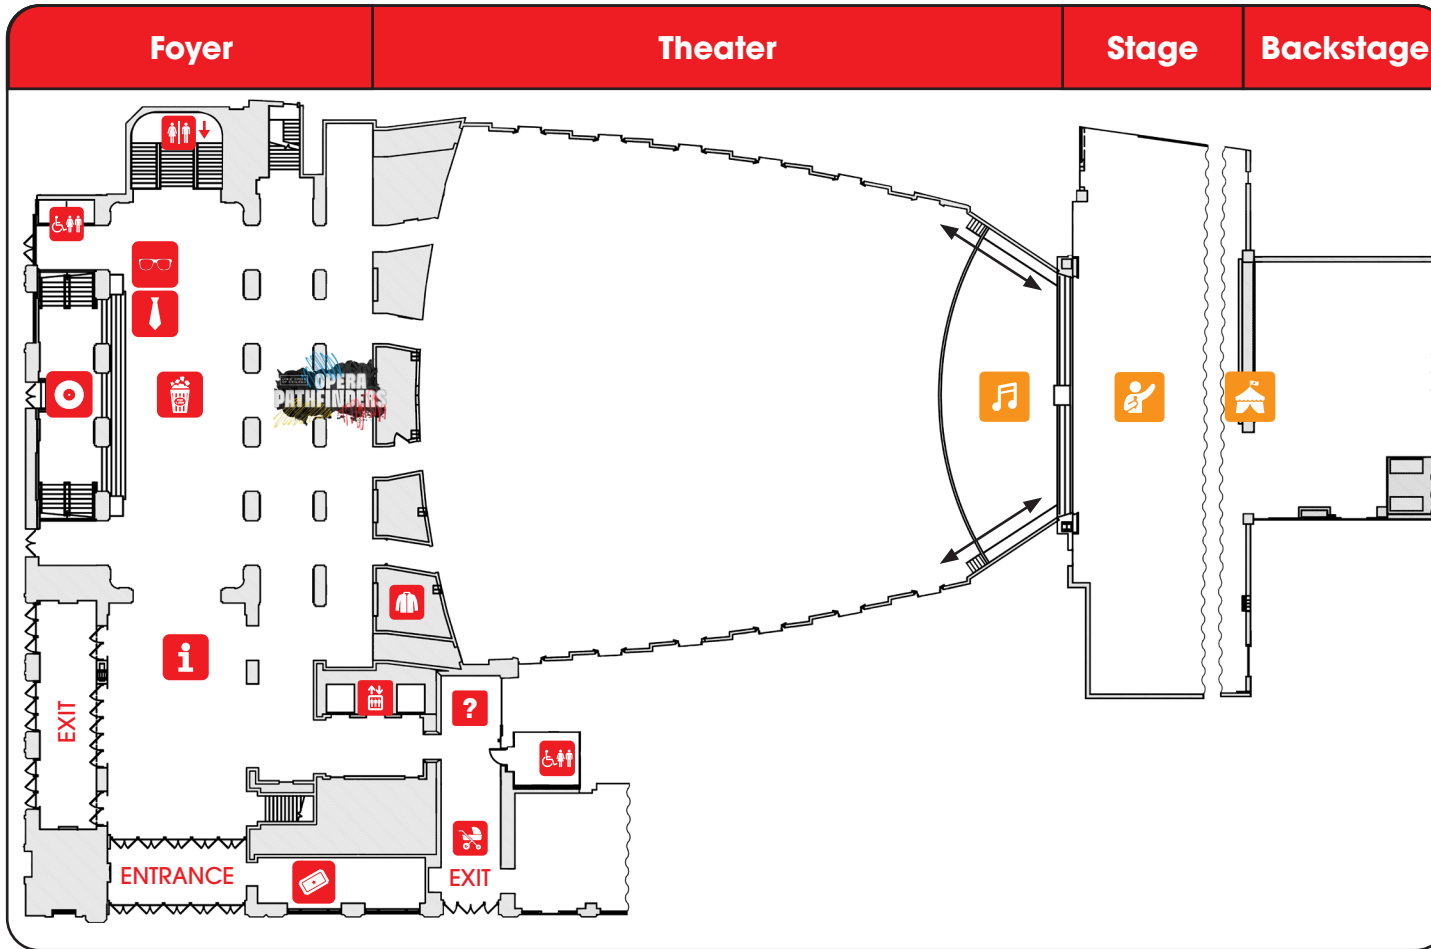

Explore Your Lyric

Welcome!

We have fun things for everyone to experience at the Lyric Opera House.

Lyric
OPERA OF
CHICAGO

Demonstrations & Performances

Time	Foyer	Foyer	Stage	Backstage	Theater	Malott Room	Second Floor
11:00 AM	Journey with John 11:15	Meet the Maestro 11 - 12	Katie: The Strongest of the Strong 11:15-11:40	Circus Demo 11:45-12:05	Peek in the Pit 11:45-12:05	Reading of Katie: The Strongest of the Strong 11:15-11:45	Designing the Stage 11:15-11:35
11:30 AM							
12:00 PM	Journey with John 12:15			Circus Demo 12:15-12:35	Peek in the Pit 12:15-12:35	Reading of Katie: The Strongest of the Strong 12:00-12:30	Designing the Stage 11:45-12:05
12:30 PM							
1:00 PM	Journey With John 1:15		Katie: The Strongest of the Strong 1:15-1:40	Circus Demo 12:45-1:05	Peek in the Pit 12:45-1:05	Reading of Katie: The Strongest of the Strong 12:45-1:15	Designing the Stage 1:00-1:20
1:30 PM							
						Reading of Katie: The Strongest of the Strong 1:30-2:00	Designing the Stage 1:30-1:50

Need some quiet and privacy?

If you or your guests need a break from the excitement, visit the Quiet & Privacy Space on the Fifth Floor, where you can also access the Mother's Room and EMT services.

First Floor

Second Floor

Third Floor

- Scenic Design & Construction and Costume Design
- Balloon Construction with Karroll Hoffman

- Restrooms
- Information
- DJ Jawon & Sound Design
- Performance: *Katie: The Strongest of the Strong*
- Designing the Stage with Analena Schiller & Scenic Painting
- Concessions
- Box Office
- Journey with John
- Circus Demonstrations
- Face Painting & Makeup Design
- Stroller Parking
- Coat Check
- Meet the Maestro
- Peek in the Pit
- Elevators
- Lost & Found
- Reading of *Katie: The Strongest of the Strong* book