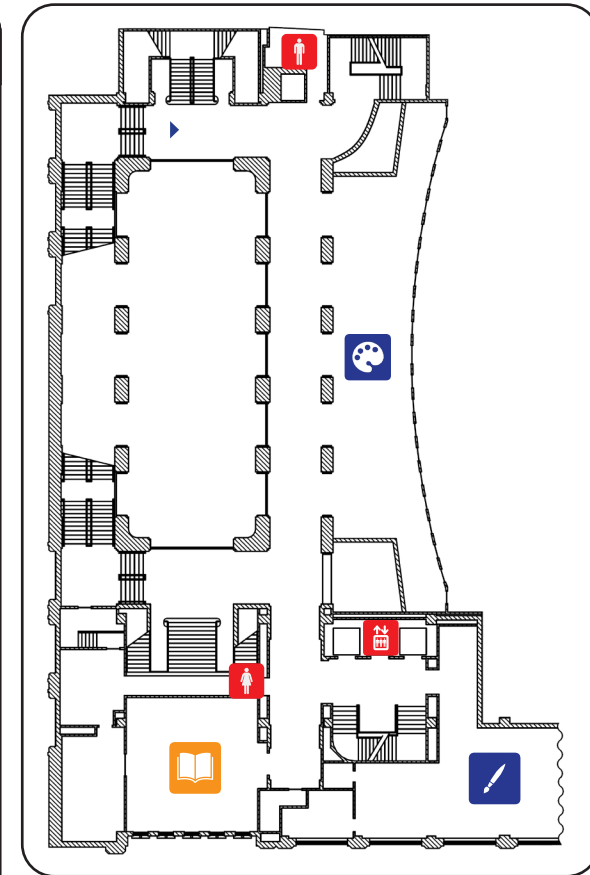

Grand Foyer	DJ Jawon & Sound Design	
Second Floor	Designing the Stage with Analena Schiller & Scenic Painting	
Second Floor	Face Painting & Makeup Design	
Third Floor	Scenic Design & Construction, Costume Design & Photo Booth	
Third Floor	Balloon Construction with Karroll Hoffman	
Fourth Floor	History of Lyric & Lyric Unlimited	
Fifth Floor	Scenic Stage View	

Need some quiet and privacy?

If you or your guests need a break from the excitement, visit the Quiet & Privacy Space on the Fifth Floor, where you can also access the Mother's Room and EMT services.

First Floor

Second Floor

Third Floor

- Scenic Design & Construction and Costume Design
- Balloon Construction with Karroll Hoffman

- Restrooms
- Information
- DJ Jawon & Sound Design
- Performance: *Katie: The Strongest of the Strong*
- Designing the Stage with Analena Schiller & Scenic Painting
- Concessions
- Box Office
- Journey with John
- Circus Demonstrations
- Face Painting & Makeup Design
- Stroller Parking
- Coat Check
- Meet the Maestro
- Peek in the Pit
- Elevators
- Lost & Found
- Reading of *Katie: The Strongest of the Strong* book